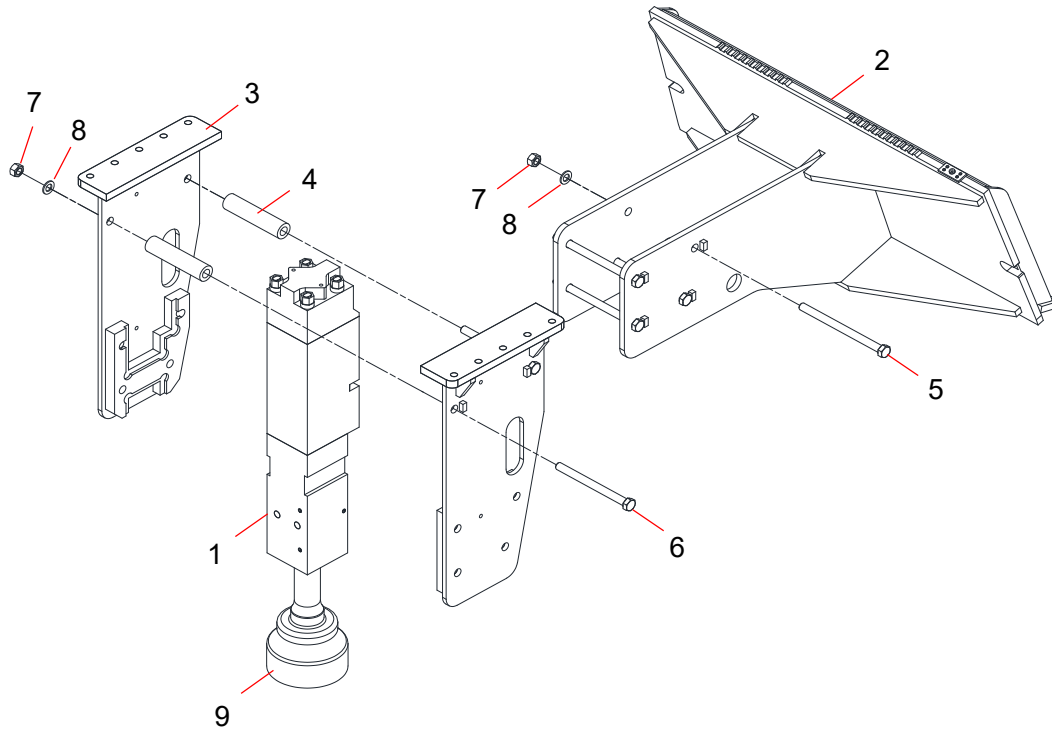

TNB-4M POST DRIVER

Parts

Item	Part No.	Description	Q'ty	Int	Kit
1	515116	4M Bare	1		
2	CB-PDRVR-4MO	Post Driver SS Bracket	1		
3	BKT-4M-FL-BD	Side Plates	1		
4	SPACER-44.5-190	Spacer	2		
5	BLT-M22-240	Bolt	4		
6	BLT-M22-280	Bolt	2		
7	NUT-M22	NUT	6		
8	WASHER-M22	Washer	6		
9	N/A	Post Driver Tool	1		
N/A	SGH-2079	Hose Nipple	1		
	SGH-2090	Hose Nipple	1		

Post Driver Tool (Item #9) available in different sizes

For Decal and/or Tool Box information, please contact your Dealer

INT(interchangeability)

○ Interchangeable old ↔ new

△ Interchangeable old → new

▲ Interchangeable old ← new